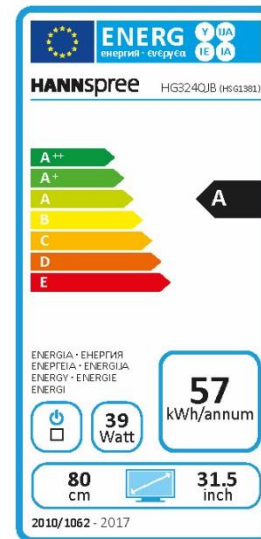

QHD (2K)  
2560 x 1440

Curved Panel  
1800R

2 ms  
Response Time

Tilt

Swivel

Display Size	80 cm / 31,5" Diagonal. Curved Panel 1800R
Panel Type	TFT – LED Backlight, SPVA Type Panel (*)
Aspect Ratio	16:9
Resolution (H x V)	2560 x 1440 QHD (2K)
Brightness	250cd/m <sup>2</sup>
Contrast (Typ.)	3.000:1 (Typical)
Contrast (Active)	300.000.000:1 (Active)
Viewing Angle L/R; U/D	178° H – 178° V (CR >10)
Response Time	2 msec (with OD)
Pixel Pitch	0.0908(H) x 0.2724(V) mm
Panel Surface	Anti-Glare
Display Colors	16.7M. Color Saturation NTSC 85%, sRGB 110%
Horizontal Frequency	31 ~ 215 kHz
Vertical Frequency	56 ~ 144 Hz
Max Display Frequency	2560 x 1440 @ 144Hz
Input 1	HDMI 2.0 x 2
Input 2	Display Port 1.2
Input 3	Mini Display Port 1.2
Buil-in Speakers	Yes, 1.5W x 2; Earphone Audio Out
Power Consumption	On: 38.6W; Stand-by: 0,22W; Off: N/A
AC Power Range	AC 100 ~ 240 Volt; 50 ~ 65 Hz
Product Dimensions	711 x 199 x 514 mm (W x D x H)
Packing Dimensions	815 x 183 x 551 mm (W x D x H)
Net / Gross Weight	7.3 Kgs / 9.5 Kgs
Bezel & Color Plan	Bezel-Metal Red ,Back cover-Black texture;Stand-Black texture with red decorative cover and lighting effects; Base-Metal black with red mylar.

VESA Mounting	100 x 100 mm
Monitor Stand	Height Adjustable Stand (135mm range)
Tilt / Kensington Lock	-5° ~ 15° (±2°) / Yes
Pivot / Swivel	Yes 90° Clockwise / Left: 45° - Right: 45°
Controls	Power key and five navigation keys
Color	sRGB, Warm, Nature, Cool, User Mode
View Mode	Standard, Game, Movie, Web, Text
On Screen Display	12 OSD Languages
Other Features	Flicker Free Low Blue Light Technology 144Hz AMD™ Radeon FreeSync
Accessory	Power Cable; DP Cable (1.8 mt); Audio Cable; Warranty Card; Quick Start Guide