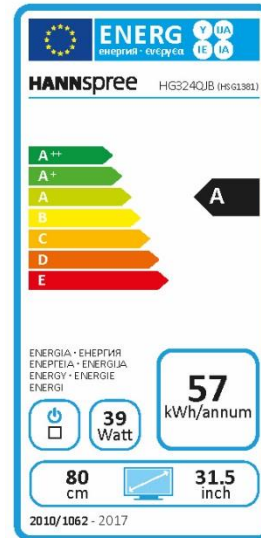

QHD (2K)  
2560 x 1440

Curved Panel  
1800R

2 ms  
Response Time

Tilt

Swivel

Display Size	80 cm / 31,5" Diagonal. Curved Panel 1800R
Panel Type	TFT – LED Backlight, SPVA Type Panel (*)
Aspect Ratio	16:9
Resolution (H x V)	2560 x 1440 QHD (2K)
Brightness	250cd/m <sup>2</sup>
Contrast (Typ.)	3.000:1 (Typical)
Contrast (Active)	300.000.000:1 (Active)
Viewing Angle L/R; U/D	178° H – 178° V (CR >10)
Response Time	2 msec (with OD)
Pixel Pitch	0.0908(H) x 0.2724(V) mm
Panel Surface	Anti-Glare
Display Colors	16.7M. Color Saturation NTSC 85%, sRGB 110%
Horizontal Frequency	31 ~ 215 kHz
Vertical Frequency	56 ~ 144 Hz
Max Display Frequency	2560 x 1440 @ 144Hz
Input 1	HDMI 2.0 x 2
Input 2	Display Port 1.2
Input 3	Mini Display Port 1.2
Buil-in Speakers	Yes, 1.5W x 2; Earphone Audio Out
Power Consumption	On: 38.6W; Stand-by: 0,22W; Off: N/A
AC Power Range	AC 100 ~ 240 Volt; 50 ~ 65 Hz
Product Dimensions	711 x 199 x 514 mm (W x D x H)
Packing Dimensions	815 x 183 x 551 mm (W x D x H)
Net / Gross Weight	7.3 Kgs / 9.5 Kgs
Bezel & Color Plan	Bezel-Metal Red ,Back cover-Black texture;Stand-Black texture with red decorative cover and lighting effects; Base-Metal black with red mylar.

VESA Mounting	100 x 100 mm
Monitor Stand	Height Adjustable Stand (135mm range)
Tilt / Kensington Lock	-5° ~ 15° (±2°) / Yes
Pivot / Swivel	Yes 90° Clockwise / Left: 45° - Right: 45°
Controls	Power key and five navigation keys
Color	sRGB, Warm, Nature, Cool, User Mode
View Mode	Standard, Game, Movie, Web, Text
On Screen Display	12 OSD Languages
Other Features	Flicker Free Low Blue Light Technology 144Hz Refresh Rate Adaptive Sync.
Accessory	Power Cable; DP Cable (1.8 mt); Audio Cable; Warranty Card; Quick Start Guide