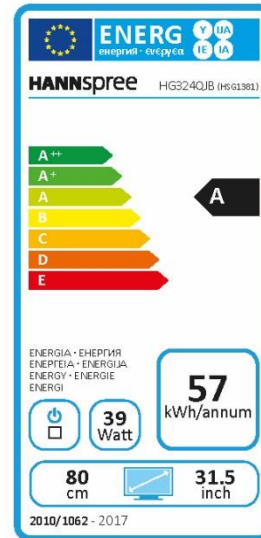

Curved Panel
1800R

2 ms Response Time

Tilt

Swivel

Display Size	80 cm / 31,5" Diagonal. Curved Panel 1800R
Panel Type	TFT – LED Backlight, SPVA Type Panel (*)
Aspect Ratio	16:9
Resolution (H x V)	2560 x 1440 QHD (2K)
Brightness	250cd/m ²
Contrast (Typ.)	3.000:1 (Typical)
Contrast (Active)	300.000.000:1 (Active)
Viewing Angle L/R; U/D	178° H – 178° V (CR >10)
Response Time	2 msec (with OD)
Pixel Pitch	0.0908(H) x 0.2724(V) mm
Panel Surface	Anti-Glare
Display Colors	16.7M. Color Saturation NTSC 85%, sRGB 110%
Horizontal Frequency	31 ~ 215 kHz
Vertical Frequency	56 ~ 144 Hz
Max Display Frequency	2560 x 1440 @ 144Hz
Input 1	HDMI 2.0 x 2
Input 2	Display Port 1.2
Input 3	Mini Display Port 1.2
Buil-in Speakers	Yes, 1.5W x 2; Earphone Audio Out
Power Consumption	On: 38.6W; Stand-by: 0,22W; Off: N/A
AC Power Range	AC 100 ~ 240 Volt; 50 ~ 65 Hz
Product Dimensions	711 x 199 x 514 mm (W x D x H)
Packing Dimensions	815 x 183 x 551 mm (W x D x H)
Net / Gross Weight	7.3 Kgs / 9.5 Kgs
Bezel & Color Plan	Bezel-Metal Red ,Back cover-Black texture;Stand-Black texture with red decorative cover and lighting effects; Base-Metal black with red mylar.

VESA Mounting	100 x 100 mm
Monitor Stand	Height Adjustable Stand (135mm range)
Tilt / Kensington Lock	-5° ~ 15° (±2°) / Yes
Pivot / Swivel	Yes 90° Clockwise / Left: 45° - Right: 45°
Controls	Power key and five navigation keys
Color	sRGB, Warm, Nature, Cool, User Mode
View Mode	Standard, Game, Movie, Web, Text
On Screen Display	12 OSD Languages
Other Features	Flicker Free Low Blue Light Technology 144Hz Refresh Rate Adaptive Sync.
Accessory	Power Cable; DP Cable (1.8 mt); Audio Cable; Warranty Card; Quick Start Guide

Supplier's Name	HANNspree
Model Name	HG324QJB
Energy Efficiency Class	A
Screen Size (Centimetres)	80
Screen Size (Inches)	31.5
On mode power Consumption (W)	39
Annual Energy Consumption* (kWh)	57
Standby-mode Power Consumption (W)	0,22
Off-mode Power Consumption (W)	N/A
Screen Resolution	2560 x 1440